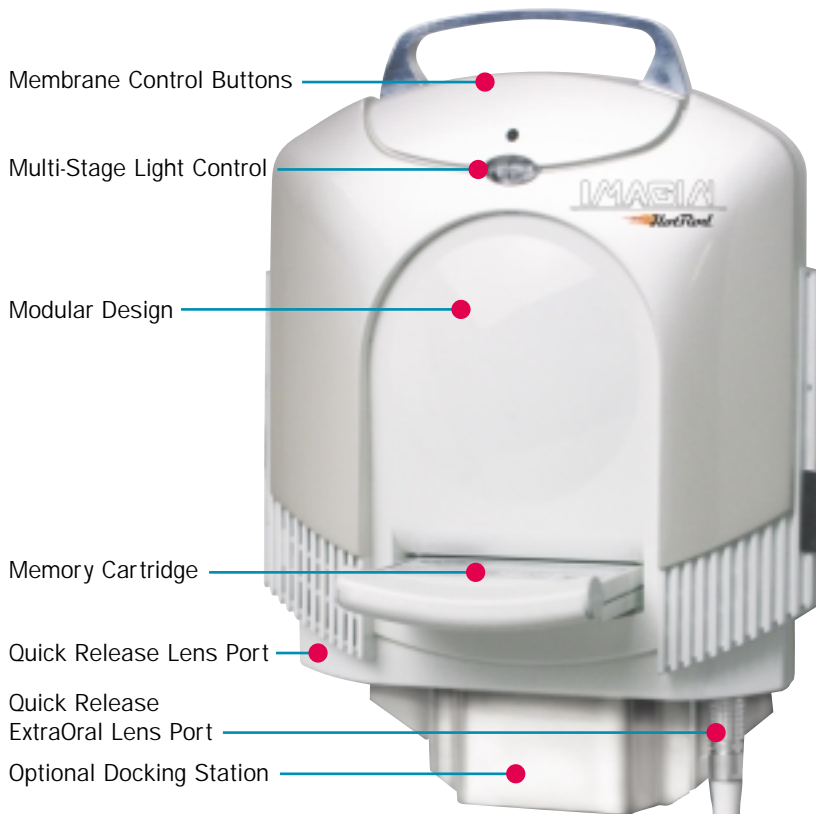

Dental design with the dentist in mind.

Every design element has been made with you in mind. Features such as strong lightweight polycarbonate hand piece, a sleek lens tip, and seamless integration across all digital and analog networks. Not to mention full compatibility with our DentalEye3 and other imaging software.

If you're looking for superior value for your dental practice and the optimal comfort for your patients — then the choice is simple. Test drive a HotRod today.

- CCD Technology: features Sony's latest breakthrough chip technology
- High output optics (HO)
- Over 100 line pairs resolution; macro setting at 400 line pairs per mm
- Less than 2% distortion
- 90° retro viewing; 80° field of view
- Focal range with focusable intraoral lens 3mm (macro) to 60mm (full smile)
- Focal range with cosmetic extraoral lens zero mm to infinity
- Lightweight/modular/portable design allows features as your practice grows
- Electronic features: X-ray mode (B/W), electronic arrow pointer, multi-level light control with on/off
- Optional freeze frame cartridge plug-in port
- Choice of docking stations: wall mounted or counter top
- Lightweight detachable anti-torque hand piece cables provide more comfort

Optional memory cartridge with button controls allows you to store images in quad or single format.

Imagin repairs intraoral cameras like nobody else

Conversions of your existing camera into a "New Intraoral System...guaranteed."

Printer repairs:

AcuPrinter, Hitachi, Panasonic, Mitsubishi, Sony and Toshiba

Superior service and fastest turnaround in the dental industry.

Standard 0° hand piece provides full face, full smile, quadrants, upper arches and lower arches.

Optional portrait lens produces brilliant cosmetic images with flat 35mm quality.