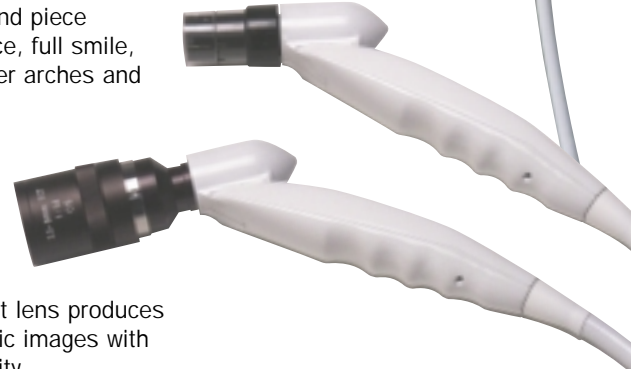

### Imagin repairs intraoral cameras like nobody else

Conversions of your existing camera into a "New Intraoral System...guaranteed."

Optional portrait lens produces brilliant cosmetic images with flat 35mm quality.