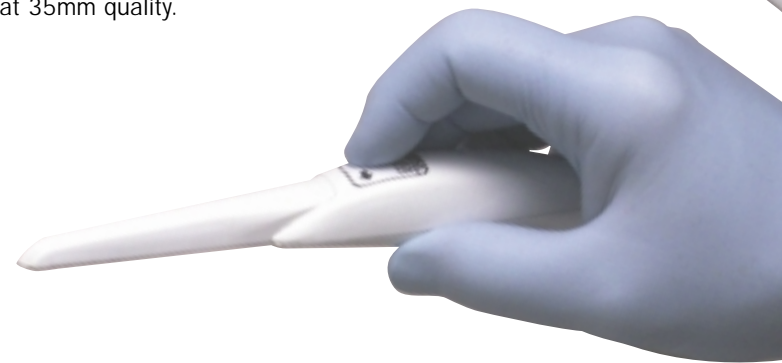

### Printer repairs:

AcuPrinter, Hitachi, Panasonic, Mitsubishi, Sony and Toshiba

**Superior service and fastest turnaround in the dental industry.**

Standard 0° hand piece provides full face, full smile, quadrants, upper arches and lower arches.

Optional portrait lens produces brilliant cosmetic images with flat 35mm quality.